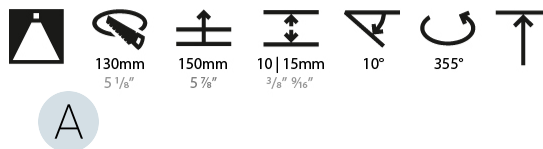

PHYSICAL

Shape: Round
Diameter (mm): 139
Diameter (in): 5 1/2
Height (mm): 137
Height (in): 5 3/8
Ceiling Thickness (mm): 10 / 12.5 / 15
Ceiling Thickness (in): 3/8 or 1/2 or 9/16
Min. Recessing Depth (mm): 150
Min. Recessing Depth (in): 5 7/8
Light Distribution: Adjustable / Downlight
Weight (kg): 0.856
Weight (lbs): 1.89
Fixture Finish: SSR / BKV / CWI / CRY / HAB / UFT / ITA / RUA / FTG / MYG / LOD / PUS / FRO / FUP / KIA / POP / BLS / SPG / MEY / GOH / GUM / CHC / COM / ABZ / JAG / OBR / MOS / ROR
Fixture Material: Aluminum Die Cast
Cut-out Measurements: 130mm / 5 1/8"

ELECTRICAL

Lamp Type: LED (Zhaga Standard)
Input Wattage (W): 28.6
Total Output Wattage (W): 26
Dimming: Tri-Mode (Non-Dimming and Phase Dimming (120Vac only) and 0-10V Dimming)
Driver Included: No
Driver Location: Recessed Housing
Driver Type: Constant Current - Universal
Driver Class: Class 2
Housing: See components
Input Voltage (V): 120 - 277
Constant Current (MA): 700

LED

Number of LEDs: 1
Color Temperature (°K): 2700 / 3000 / 3500 / 4000
Max. Delivered Lumen (lm): 1890 / 1930 / 2028 / 2070
Nominal Lumen (lm): 3210 / 3290 / 3459 / 3530
CRI: >90 CRI
Efficiency (%): 0.631
Lamp Life (hrs): 50000

OPTICAL

Reflector: 20 / 25 / 40
Adjustability: Rotational 355°; Tilt 10°

RATINGS AND CERTIFICATIONS

Certified By: Certified for North American Standards
IP rating: IP54