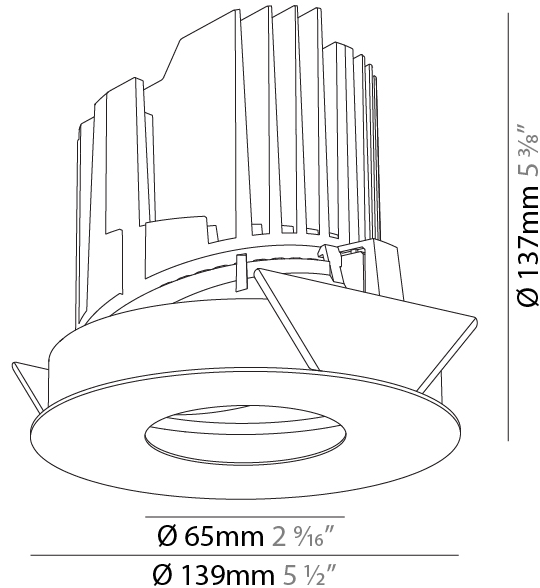

GENERAL

Series: Bioniq
Subseries: Bioniq Round Wallwash
Brand: Prolicht
Division: Architectural
Mounting Type: Recessed
Mounting Location: Ceiling
Subcategory: Downlight

PHYSICAL

Shape: Round
Diameter (mm): 139
Diameter (in): 5 1/2
Height (mm): 137
Height (in): 5 3/8
Ceiling Thickness (mm): 10 / 12.5 / 15 / 25
Ceiling Thickness (in): 3/8 or 1/2 or 9/16
Min. Recessing Depth (mm): 150
Min. Recessing Depth (in): 5 7/8
Light Distribution: Adjustable / Asymmetric
Weight (kg): 0.865
Weight (lbs): 1.9
Fixture Finish: SSR / BKV / CWI / CRY / HAB / UFT / ITA / RUA / FTG / MYG / LOD / PUS / FRO / FUP / KIA / POP / BLS / SPG / MEY / GOH / GUM / CHC / COM / ABZ / JAG / OBR / MOS / ROR
Fixture Material: Aluminum Die Cast
Cut-out Measurements: 130mm / 5 1/8"

OPTICAL

Reflector: 20 / 25 / 40
Adjustability: Fixed

RATINGS AND CERTIFICATIONS

Certified By: Certified for North American Standards
IP rating: IP20

Ø 65mm 2 5/16"

Ø 139mm 5 1/2"

BIONIQ ROUND WALLWASH RECESSED