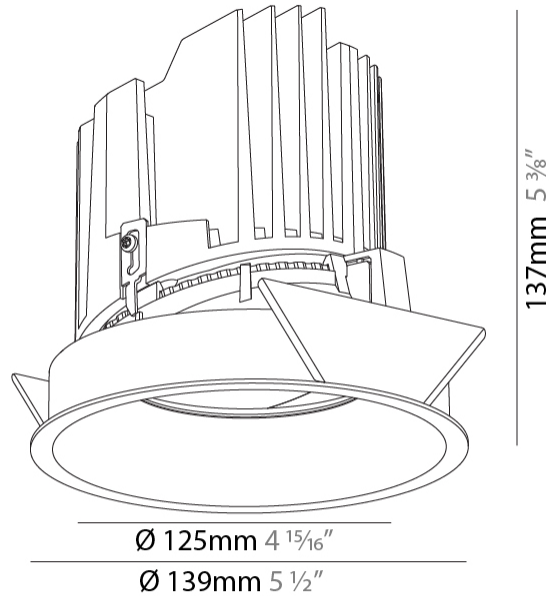

GENERAL

Series: Bioniq
Subseries: Bioniq Round Semi Adjustable
Brand: Prolight
Division: Architectural
Mounting Type: Recessed
Mounting Location: Ceiling
Subcategory: Downlight

PHYSICAL

Shape: Round
Diameter (mm): 139
Diameter (in): 5 1/2
Height (mm): 137
Height (in): 5 3/8
Ceiling Thickness (mm): 10 / 12.5 / 15
Ceiling Thickness (in): 3/8 or 1/2 or 9/16
Min. Recessing Depth (mm): 150
Min. Recessing Depth (in): 5 7/8
Light Distribution: Adjustable / Downlight
Weight (kg): 0.856
Weight (lbs): 1.89
Fixture Finish: SSR / BKV / CWI / CRY / HAB / UFT / ITA / RUA / FTG / MYG / LOD / PUS / FRO / FUP / KIA / POP / BLS / SPG / MEY / GOH / GUM / CHC / COM / ABZ / JAG / OBR / MOS / ROR
Fixture Material: Aluminum Die Cast
Cut-out Measurements: 130mm / 5 1/8"

LED

Number of LEDs: 1
Color Temperature (°K): 2700 / 3000 / 3500 / 4000
Max. Delivered Lumen (lm): 1890 / 1930 / 2028 / 2070
Nominal Lumen (lm): 3210 / 3290 / 3459 / 3530
CRI: >90 CRI
Efficiency (%): 0.631
Lamp Life (hrs): 50000

OPTICAL

Reflector: 20 / 25 / 40
Adjustability: Rotational 355°; Tilt 10°

RATINGS AND CERTIFICATIONS

Certified By: Certified for North American Standards
IP rating: IP54

BIONIQ ROUND SEMI ADJUSTABLE RECESSED